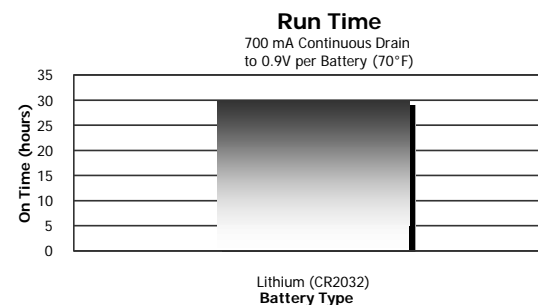

Performance:

Before Using Your Flashlight:
Please read all instructions and cautionary markings on the package and light

Important Notice

This datasheet contains information specific to products manufactured at the time of its publication

Contents herein do not constitute a warranty
©Energizer / All Rights Reserved